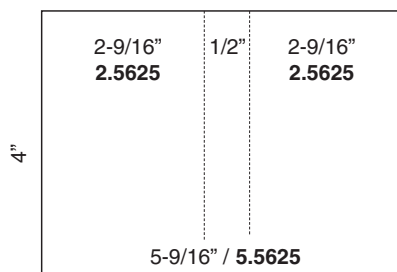

with bleed:
 14-1/2" x 5"
 14.5 x 5.0

4 PAGE – Accordion Fold – 19" x 4-3/4" / 19 x 4.75

with bleed:
 19-1/4" x 5"
 19.25 x 5.0

TRAY CARD INSERTS: 5-29/32" x 4-5/8" / 5.9063 x 4.625 (0.25" SPINES)

with bleed:
 6-5/32" x 4-7/8" /
 6.1563 x 4.875

Note:
 Tray Card "BACK" runs with
 panel fronts.
 Tray Card "INSIDE" runs with
 panel backs.

J CARD:

4-1/16" x 4" / 4.0625 x 4.0

with bleed:
 4-5/6" x 4-1/4"
 4.3125 x 4.25

U CARD: 5-9/16" x 4" / 5.625 x 4.0

with bleed:
 4-5/6" x 4-1/4"
 4.3125 x 4.25

DIGITAL MEDIA FILES – Spec Sheet

DVD INSERTS:

WRAP SHEET – 10-3/4" x 7-3/16" / 10.75 x 7.1875

with bleed:
11" x 7-7/17"
11 x 7.4375

2 PANEL INSERT

9-3/4" x 7-5/16"
9.75 x 7.3125

with bleed:
10" x 7-9/16"
10.25 x 7.5625

1 PANEL INSERT

4-7/8" x 7-5/16"
4.875 x 7.3125

with bleed:
5-1/8" x 7-9/16"
5.125 x 7.5625

4-7/8"
4.875